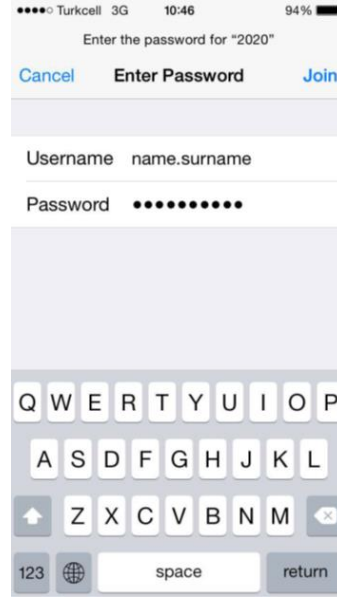

BAU Bahçeşehir University	2020 WIRELESS STUDENT NETWORK USAGE INSTRUCTION		Page No	5 / 6
	Document No	BAU-BİDB-KL-002	Revision No	0
BAHÇEŞEHİR UNIVERSITY	Publication Date	15.08.2023	Revision Date	-

5.1.4. For IOS Operating System;

From the Settings of the iPhone, click on Wi-Fi and then select 2020 from the networks listed here.

When the username and password screen for the 2020 network appears, enter your UMIS username and password here. Then click on "Join".