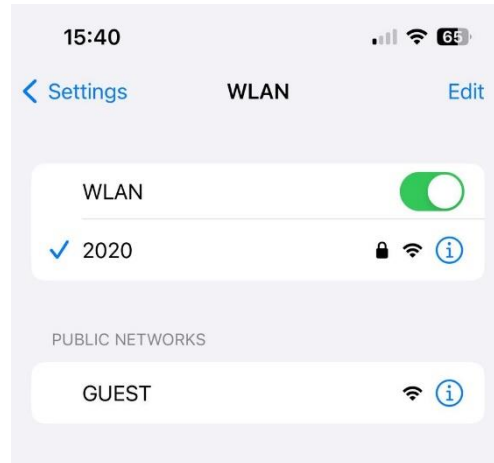

5.1.4. For IOS Operating System;

From the Settings of the iPhone, click on Wi-Fi and then select 2020 from the networks listed here.

When the username and password screen for the 2020 network appears, enter your UMIS username and password here. Then click on "Join".