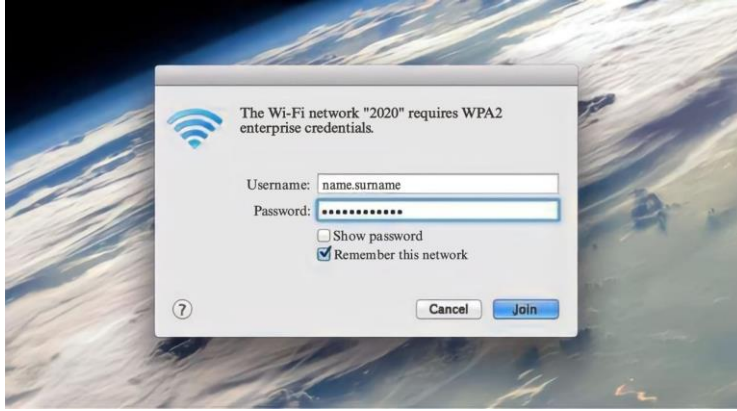

BAU Bahçeşehir University	2020 WIRELESS STUDENT NETWORK USAGE INSTRUCTION		Page No	3 / 6
	Document No	BAU-BİDB-KL-002	Revision No	0
BAHÇEŞEHİR UNIVERSITY	Publication Date	15.08.2023	Revision Date	-