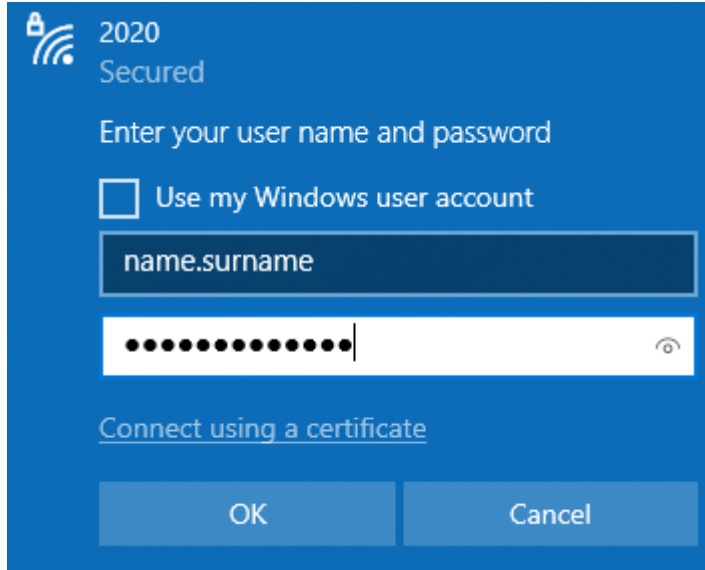

BAU Bahçeşehir University	2020 WIRELESS STUDENT NETWORK USAGE INSTRUCTION		Page No	2 / 6
	Document No	BAU-BİDB-KL-002	Revision No	0
BAHÇEŞEHİR UNIVERSITY	Publication Date	15.08.2023	Revision Date	-

You can connect to the 2020 wireless network by typing your UMIS username and password in the username and password section on the next screen and then confirming the "OK" button.

5.1.2. For MacOS Operating System;

Click on the "wireless connection/Wi-fi" icon on the taskbar at the top right of the Mac computer and select 2020 network from the opened menu.