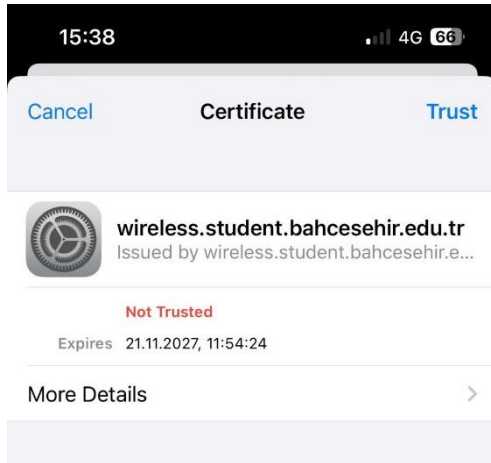

Select "**MSCHAPV2**" for "**Phase 2**" authorization. Make sure that the MAC address type is "Phone MAC". Other settings will not be changed. When you click the "Connect" button, you will have successfully connected to the 2020 student network.

Created by	QUALITY MANAGEMENT DEPARTMENT	Approver	SECRETARY GENERAL
Revising by		The Reason of Revision	

 BAU Bahçeşehir University	2020 WIRELESS STUDENT NETWORK USAGE INSTRUCTION		Page No	5 / 6
	Document No	BAU-BİDB-KL-002	Revision No	0
BAHÇEŞEHİR UNIVERSITY	Publication Date	15.08.2023	Revision Date	-

5.1.4. For IOS Operating System;

From the Settings of the iPhone, click on Wi-Fi and then select 2020 from the networks listed here.

When the username and password screen for the 2020 network appears, enter your UMIS username and password here. Then click on "Join".