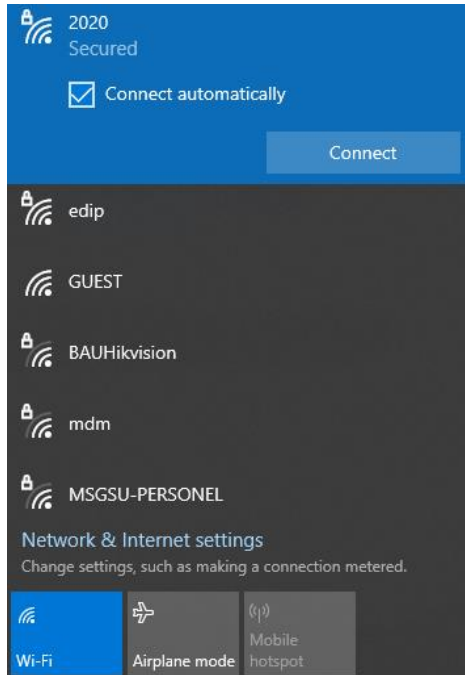

BAU Bahçeşehir University	2020 WIRELESS STUDENT NETWORK USAGE INSTRUCTION		Page No	1 / 6
	Document No	BAU-BİDB-KL-002	Revision No	0
BAHÇEŞEHİR UNIVERSITY	Publication Date	15.08.2023	Revision Date	-

1. AIM/OBJECT/PURPOSE

This instruction is a guide prepared for students to participate in the university's wireless network system from all their devices.

2. INCLUSION/SCOPE

It covers 2020 wireless student network users of our university.

3. RESPONSIBILITIES

BİDB is responsible for the preparation and updating of this instruction. Responsibilities for the implementation of the Instruction are specified in the instruction.

4. DEFINITIONS

4.1 BİDB: Bilgi İşlem Daire Başkanlığı

5. APPLICATION/USAGE

5.1 Wi-Fi Network Search

All devices using our university's 2020 wireless student network must have their Wi-Fi scans enabled. After the Wi-Fi is enabled, they must meet the connection criteria in accordance with the operating system of their devices.

5.1.1 For Windows Operating System;

On a computer with Windows 10 operating system, click on the “wireless connection/wi-fi” icon in the lower right corner of the computer and then select 2020 from the networks used here. If a screen like "Continue connecting?" appears, please confirm "Connect" and continue.

Created by	QUALITY MANAGEMENT DEPARTMENT	Approver	SECRETARY GENERAL
Revising by		The Reason of Revision