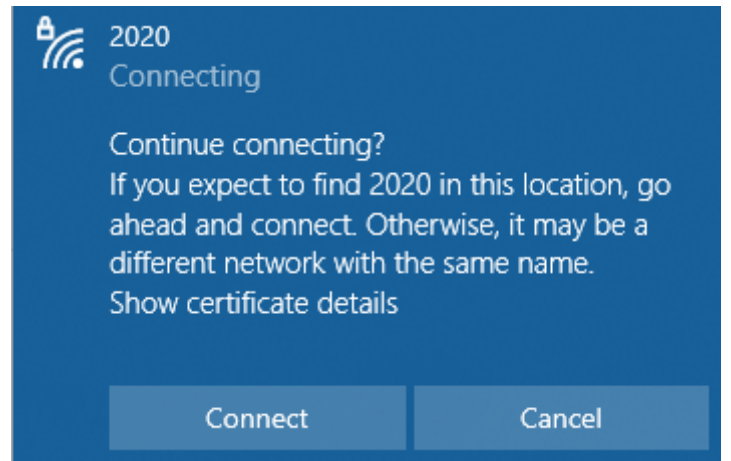

BAU Bahçeşehir University	2020 WIRELESS STUDENT NETWORK USAGE INSTRUCTION		Page No	1 / 6
	Document No	BAU-BİDB-KL-002	Revision No	0
BAHÇEŞEHİR UNIVERSITY	Publication Date	15.08.2023	Revision Date	-

1. AIM/OBJECT/PURPOSE

This instruction is a guide prepared for students to participate in the university's wireless network system from all their devices.

2. INCLUSION/SCOPE

It covers 2020 wireless student network users of our university.

3. RESPONSIBILITIES

BİDB is responsible for the preparation and updating of this instruction. Responsibilities for the implementation of the Instruction are specified in the instruction.

4. DEFINITIONS

4.1 BİDB: Bilgi İşlem Daire Başkanlığı

5. APPLICATION/USAGE

5.1 Wi-Fi Network Search

All devices using our university's 2020 wireless student network must have their Wi-Fi scans enabled. After the Wi-Fi is enabled, they must meet the connection criteria in accordance with the operating system of their devices.

5.1.1 For Windows Operating System;

On a computer with Windows 10 operating system, click on the “wireless connection/wi-fi” icon in the lower right corner of the computer and then select 2020 from the networks used here. If a screen like "Continue connecting?" appears, please confirm "Connect" and continue.

Created by	QUALITY MANAGEMENT DEPARTMENT	Approver	SECRETARY GENERAL
Revising by		The Reason of Revision